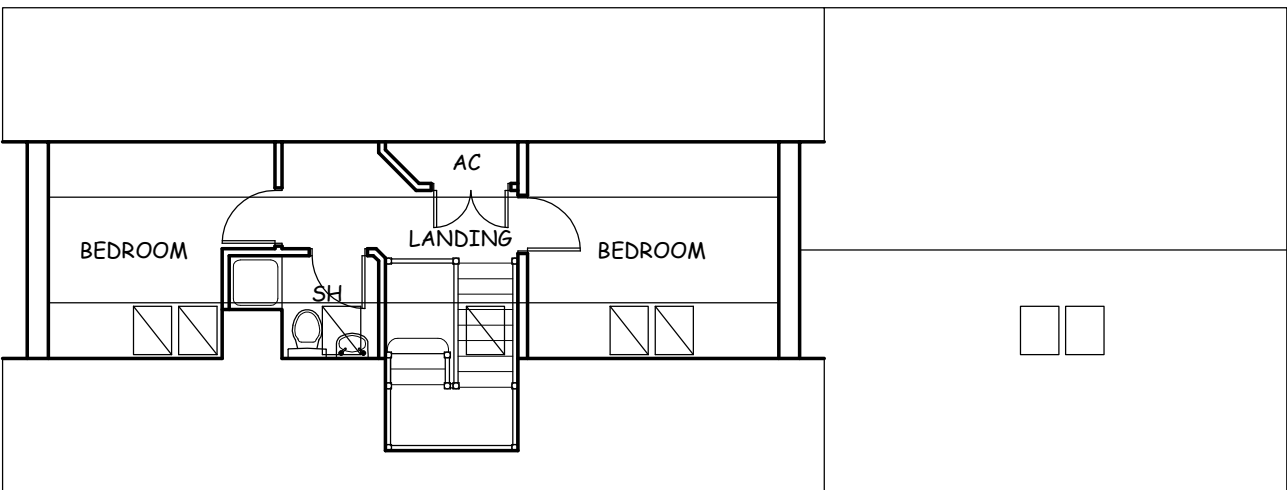

G R O U N D

178.8 m<sup>2</sup> int excluding garage / carport

F I R S T

S E C O N D

F R O N T

R E A R

Chartered Architectural Technologist  
**ANDREW FLEET MCAT**  
 6 Regent Place, Soham, Ely, Cambs, CB7 5RL  
 Tel: 01353 720651 Fax: 01353 720651  
 Chartered Institute of Architectural Technologists