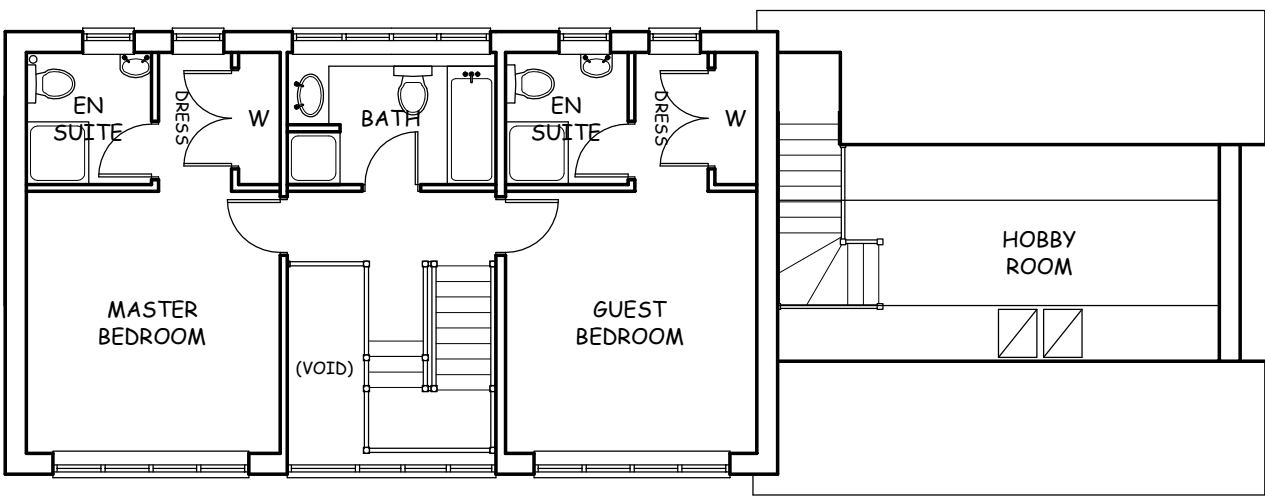

G R O U N D

178.8 m<sup>2</sup> int excluding garage / carport

F I R S T

S E C O N D

F R O N T

R E A R

Chartered Architectural Technologist  
**ANDREW FLEET MCAT**  
 6 Regent Place, Soham, Ely, Cambs, CB7 5RL  
 Tel: 01353 720651 Fax: 01353 720651  
 Chartered Institute of Architectural Technologists